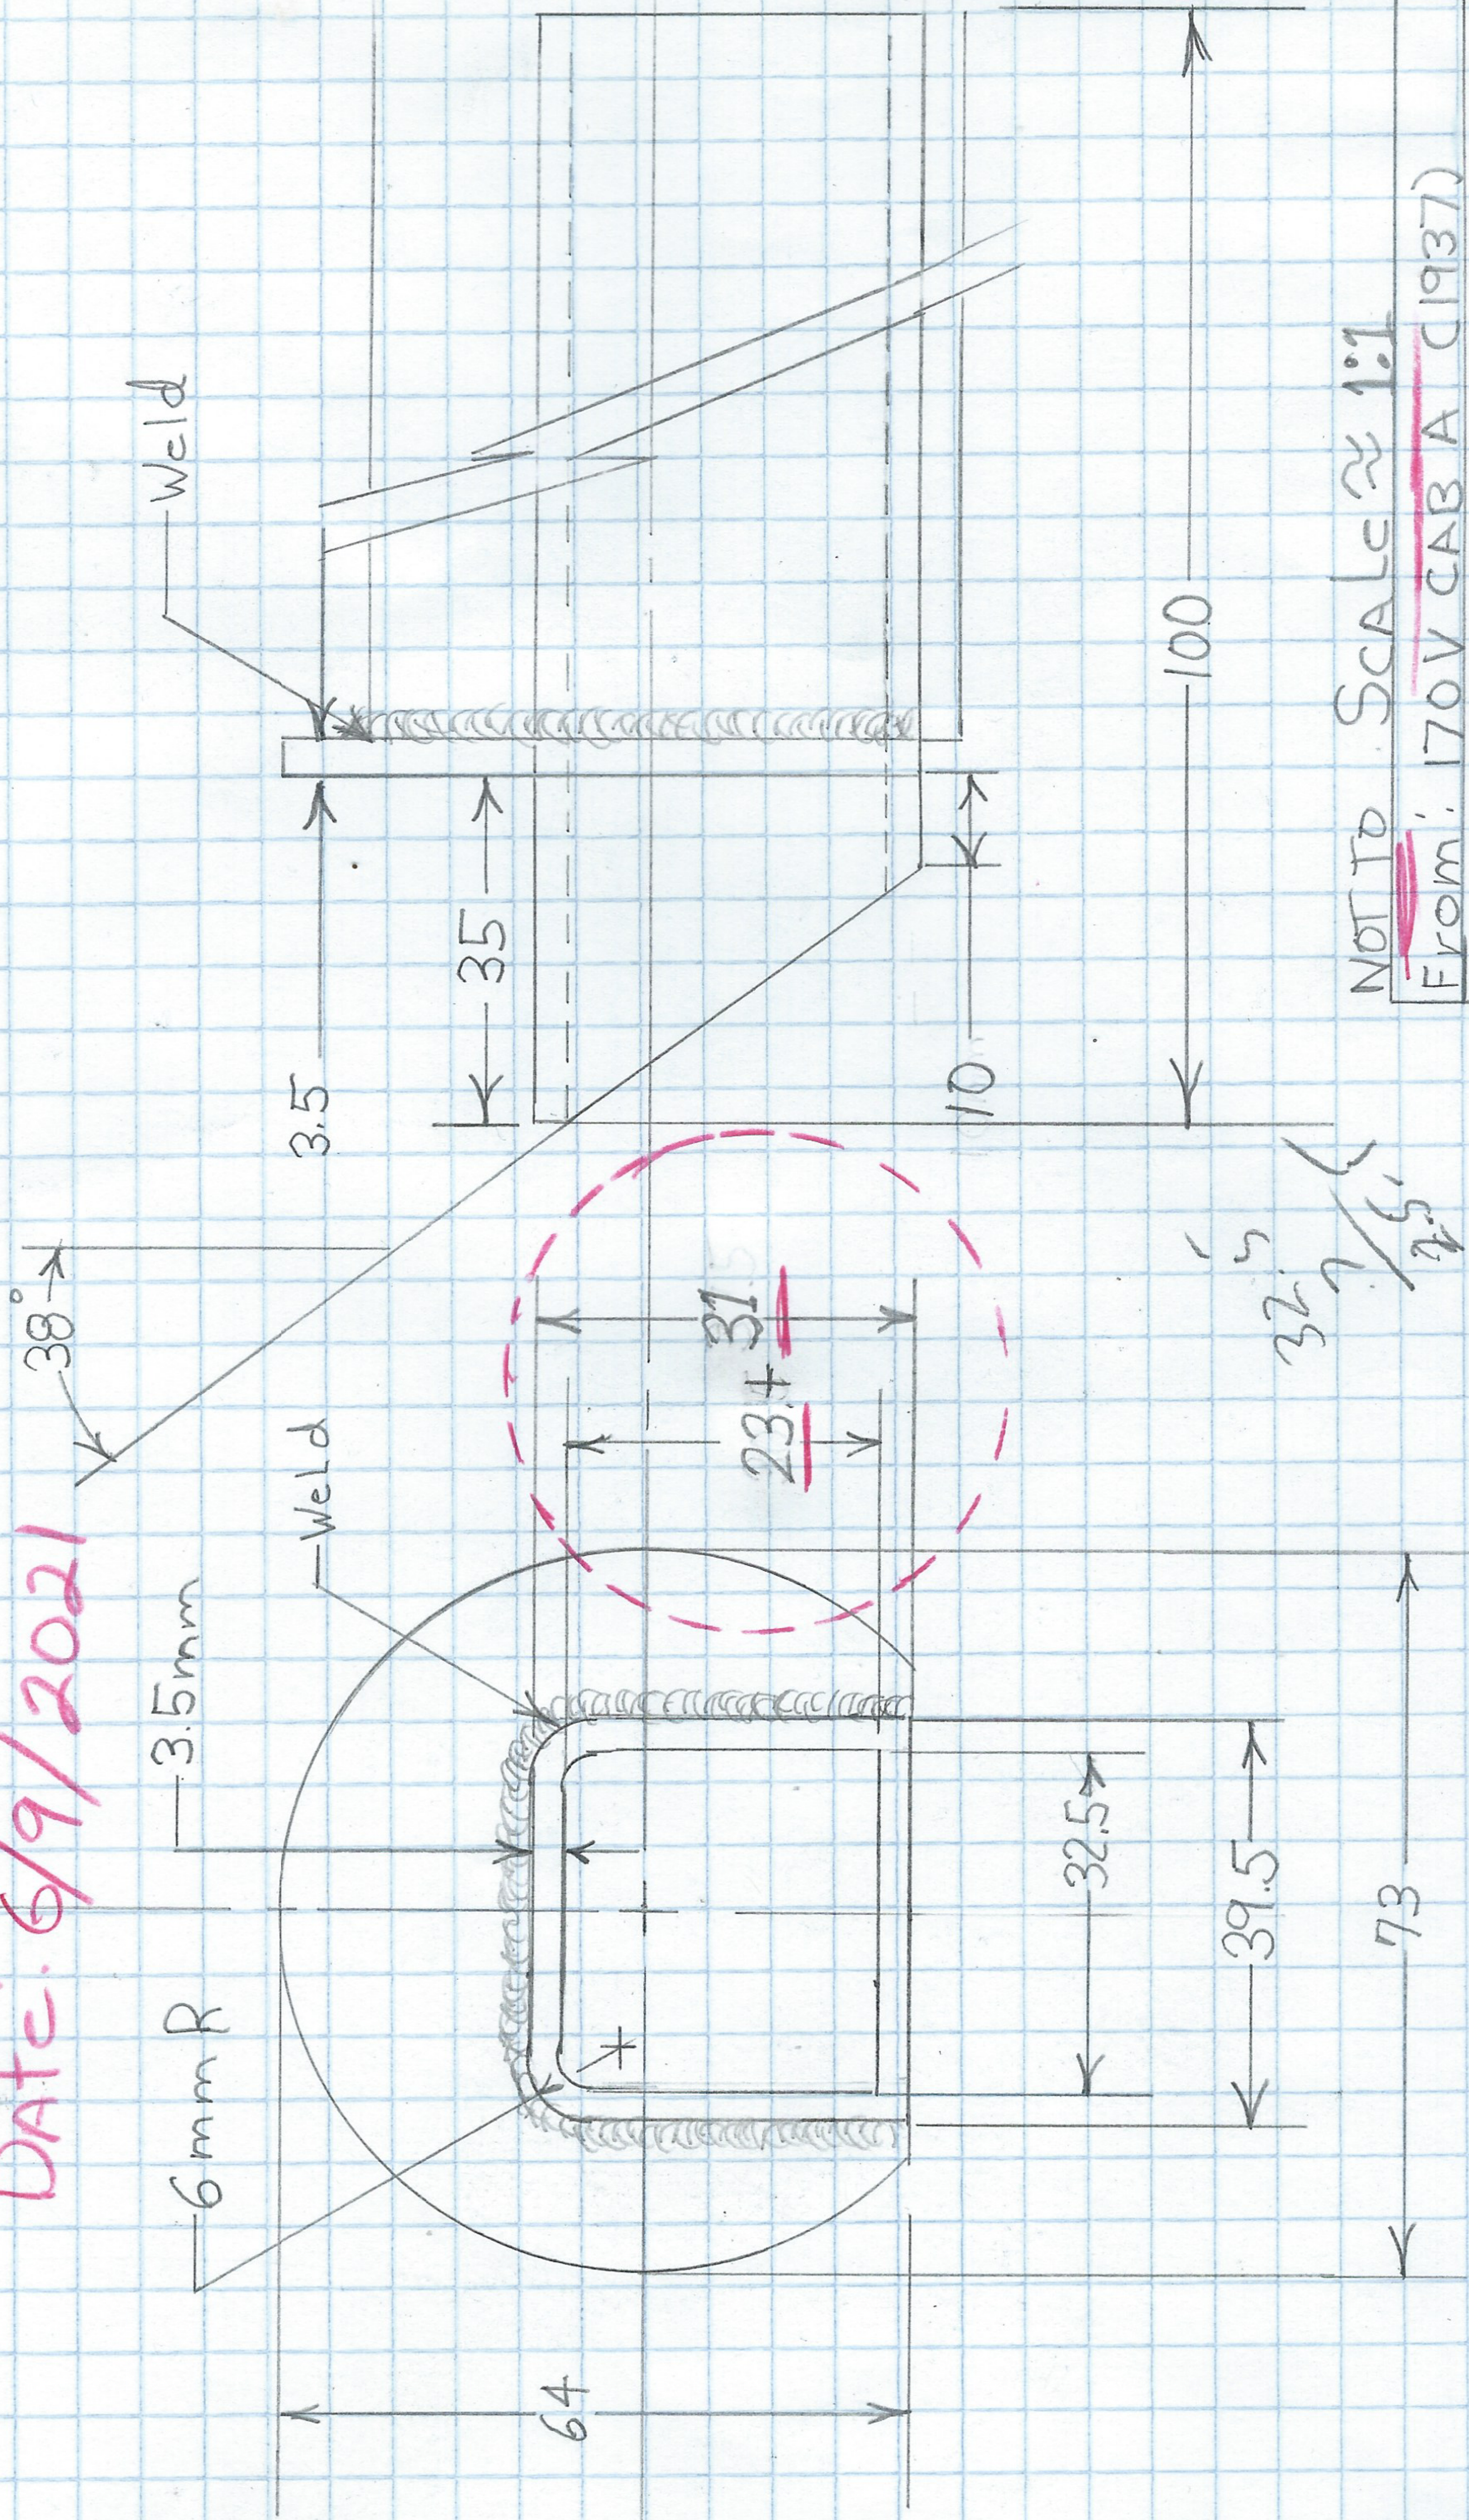

Revision # 1 in Red

Date: 6/9/2021

23.5

22

100

10

32.5

39.5

73

31
23.4

32.5
39.5

NOT TO SCALE $\approx 1:1$

From: 170V CAB A (1937)

Vehicle ID NUMBER 161149

Deliver Date: 30.04.1937